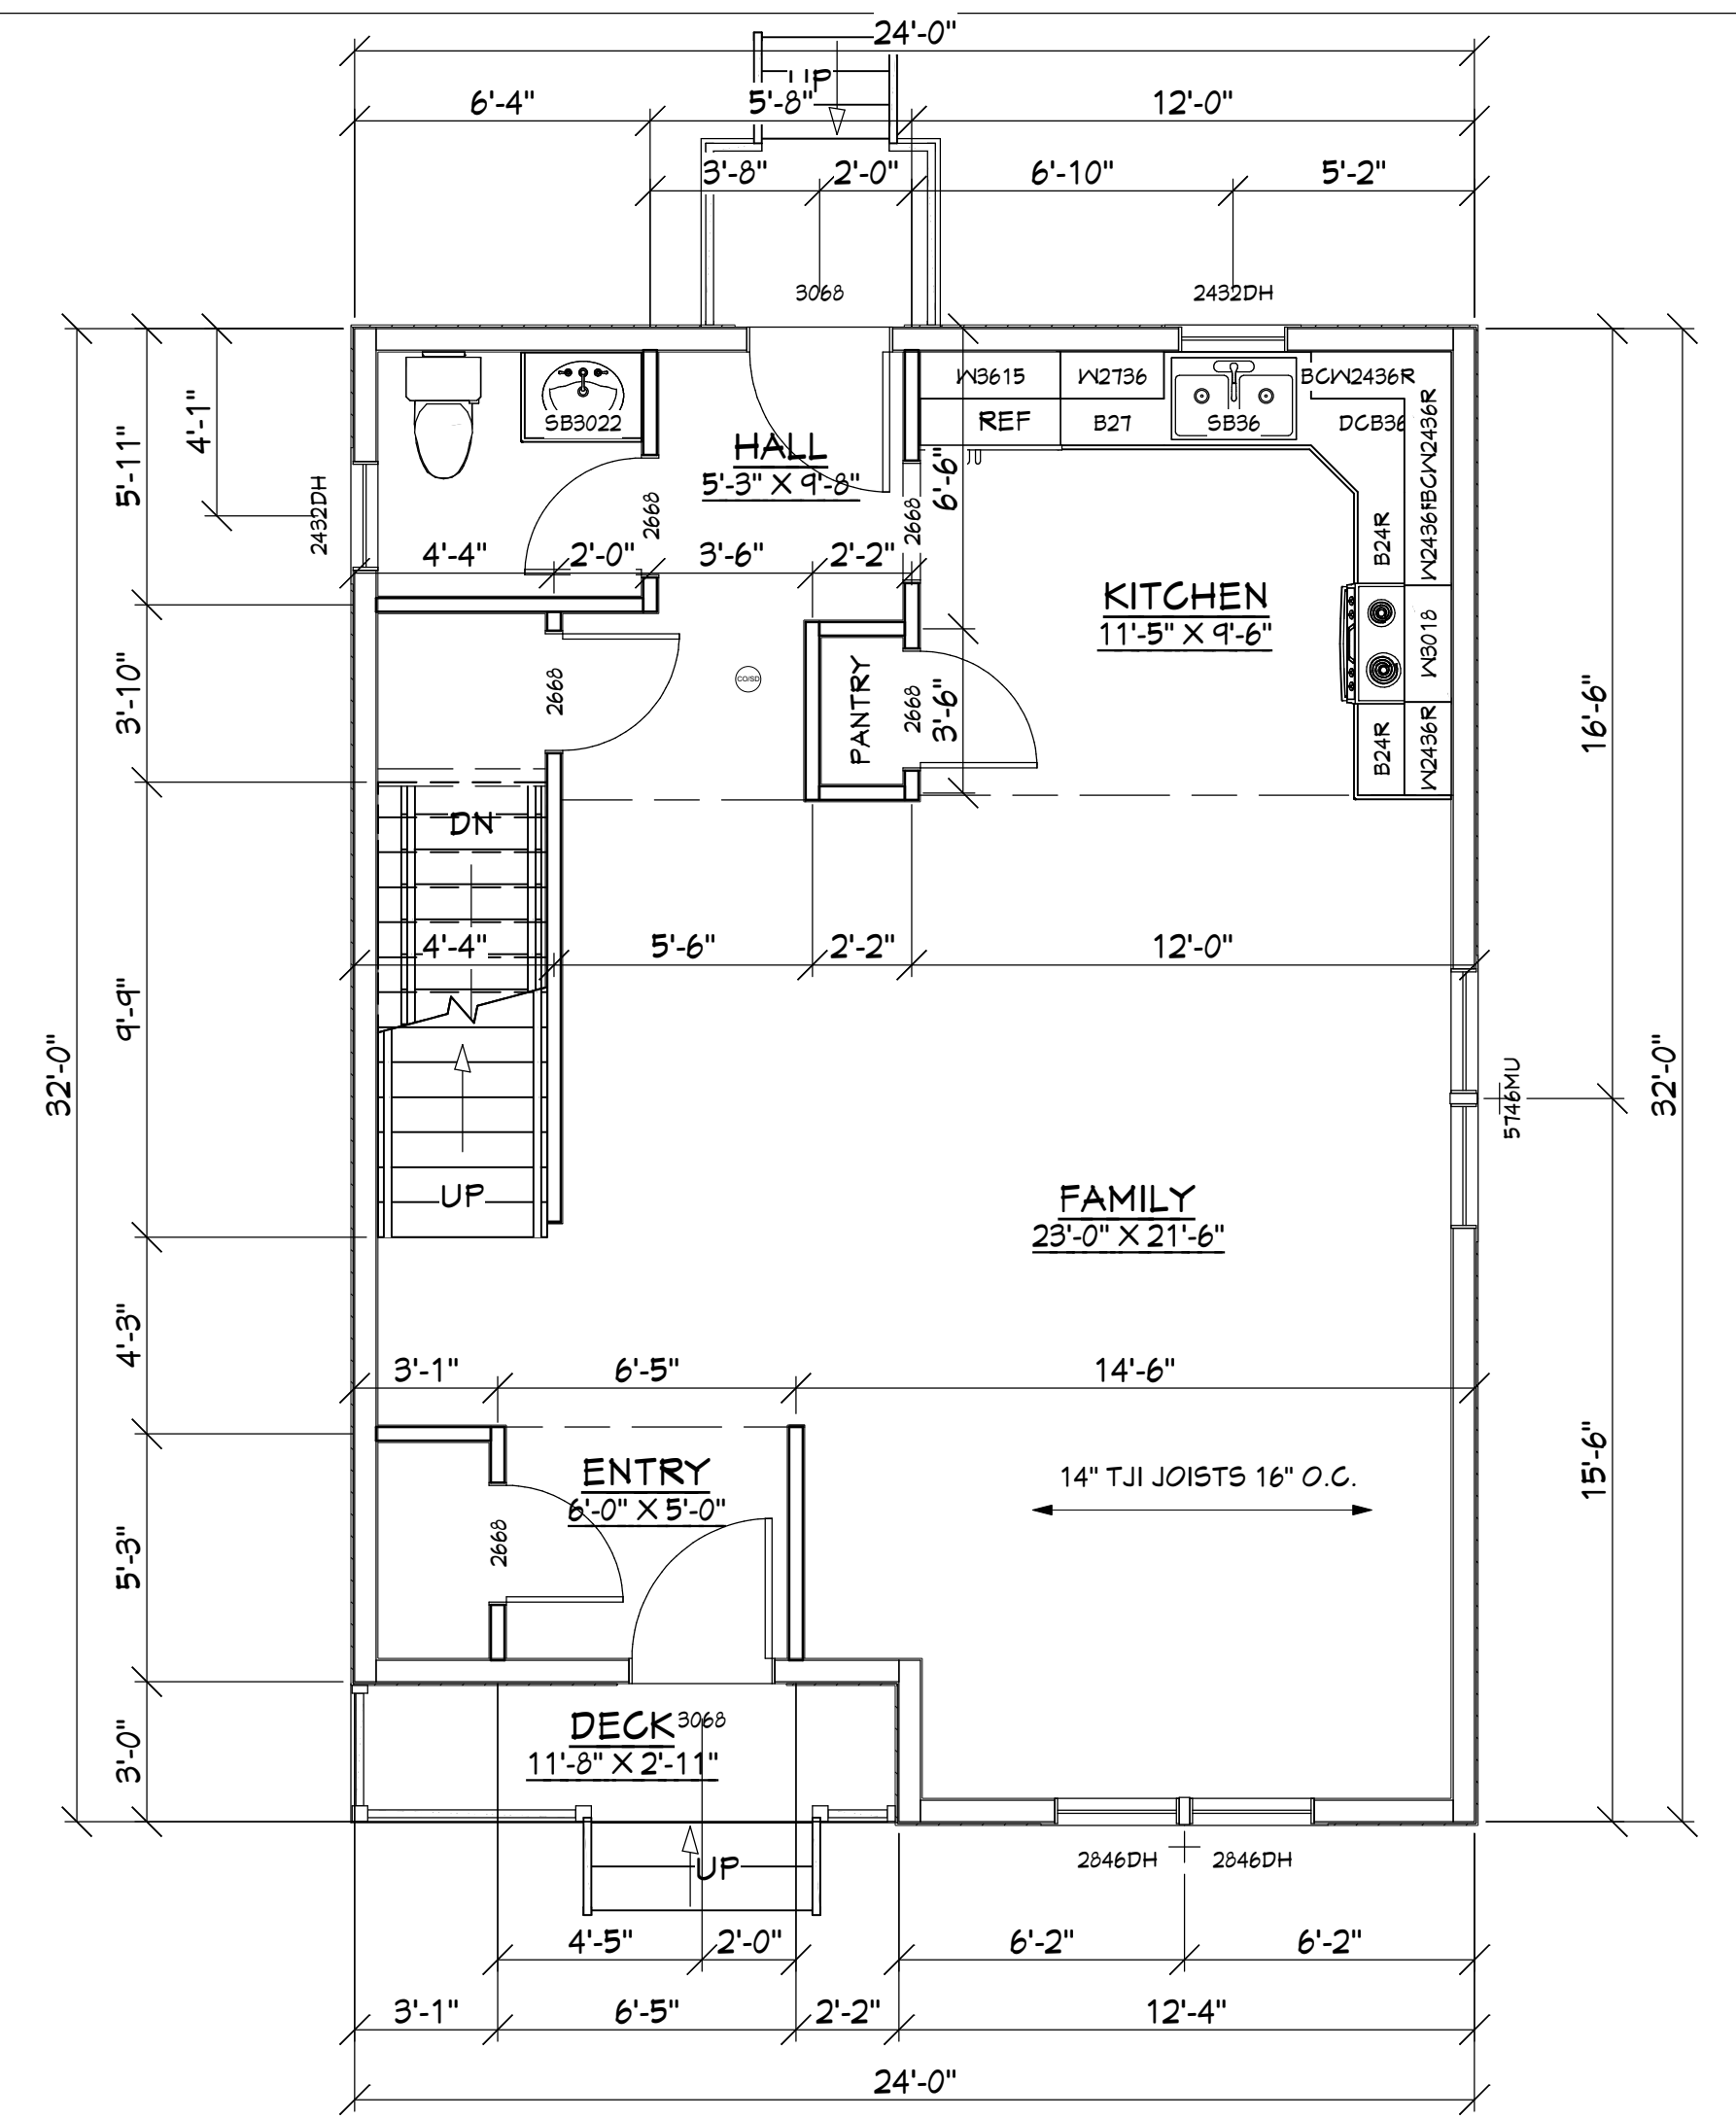

LIVING AREA
733 SQ FT

Foundation

Scale = 1/4" = 1'-0"

LIVING AREA
733 SQ FT

Second Floor Plan

Scale = 1/4" = 1'-0"

LIVING AREA
733 SQ FT

First Floor Plan

Scale = 1/4" = 1'-0"

Rear Perspective

Scale = 1/4" = 1'-0"

Front Perspective

Scale = 1/4" = 1'-0"

Habitat for Humanity

3/19/19

1

Right Elevation

Scale = 1/4" = 1'-0"

Front Elevation

Scale = 1/4" = 1'-0"

Rear Elevation

Scale = 1/4" = 1'-0"

Left Elevation

Scale = 1/4" = 1'-0"