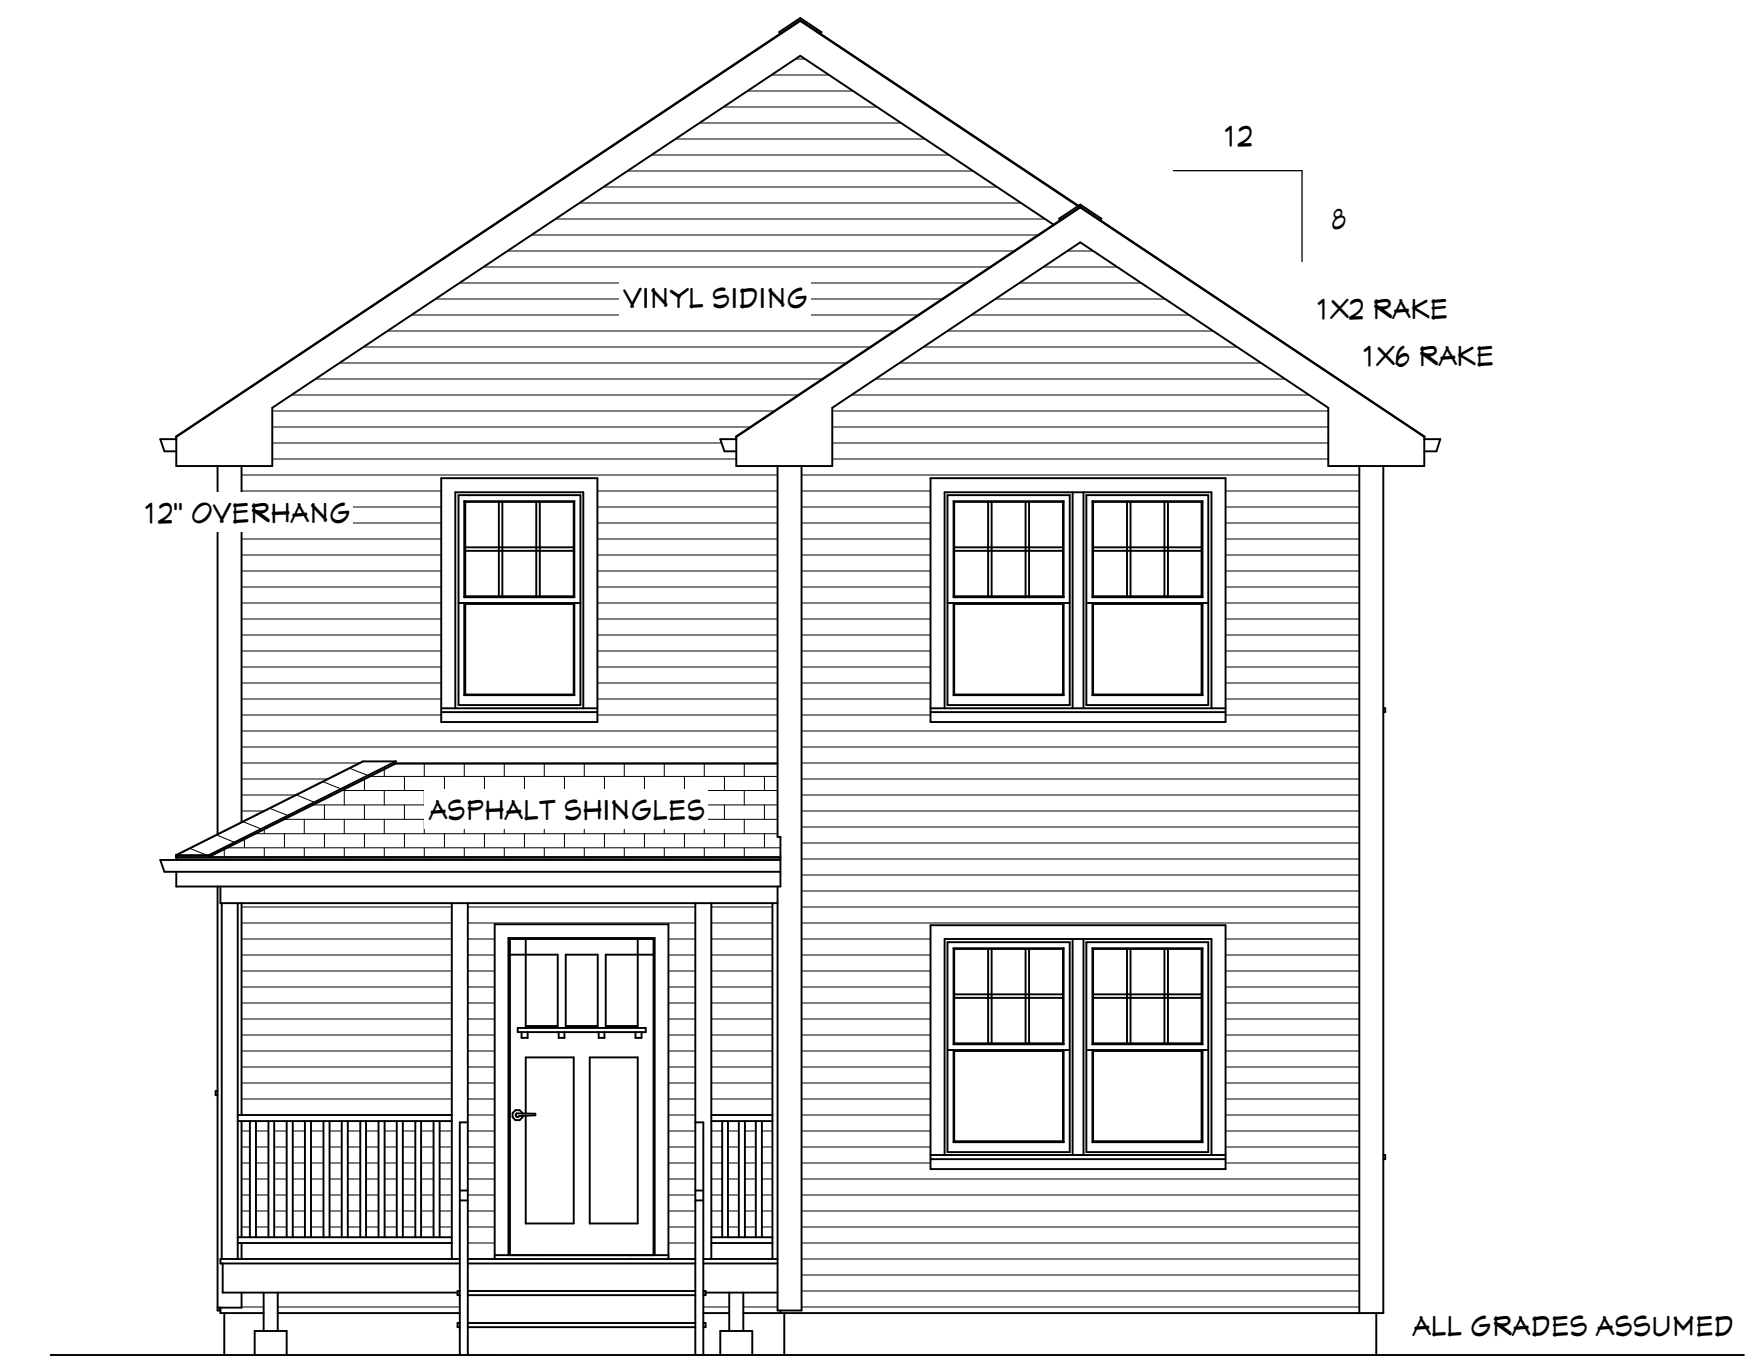

LIVING AREA
733 SQ FT

Foundation

Scale = 1/4" = 1'-0"

LIVING AREA
733 SQ FT

Second Floor Plan

Scale = 1/4" = 1'-0"

LIVING AREA
733 SQ FT

First Floor Plan

Scale = 1/4" = 1'-0"

Rear Perspective

Scale = 1/4" = 1'-0"

Front Perspective

Scale = 1/4" = 1'-0"

Habitat for Humanity

3/19/19

1

Right Elevation

Scale = 1/4" = 1'-0"

Front Elevation

Scale = 1/4" = 1'-0"

Rear Elevation

Scale = 1/4" = 1'-0"

Left Elevation

Scale = 1/4" = 1'-0"