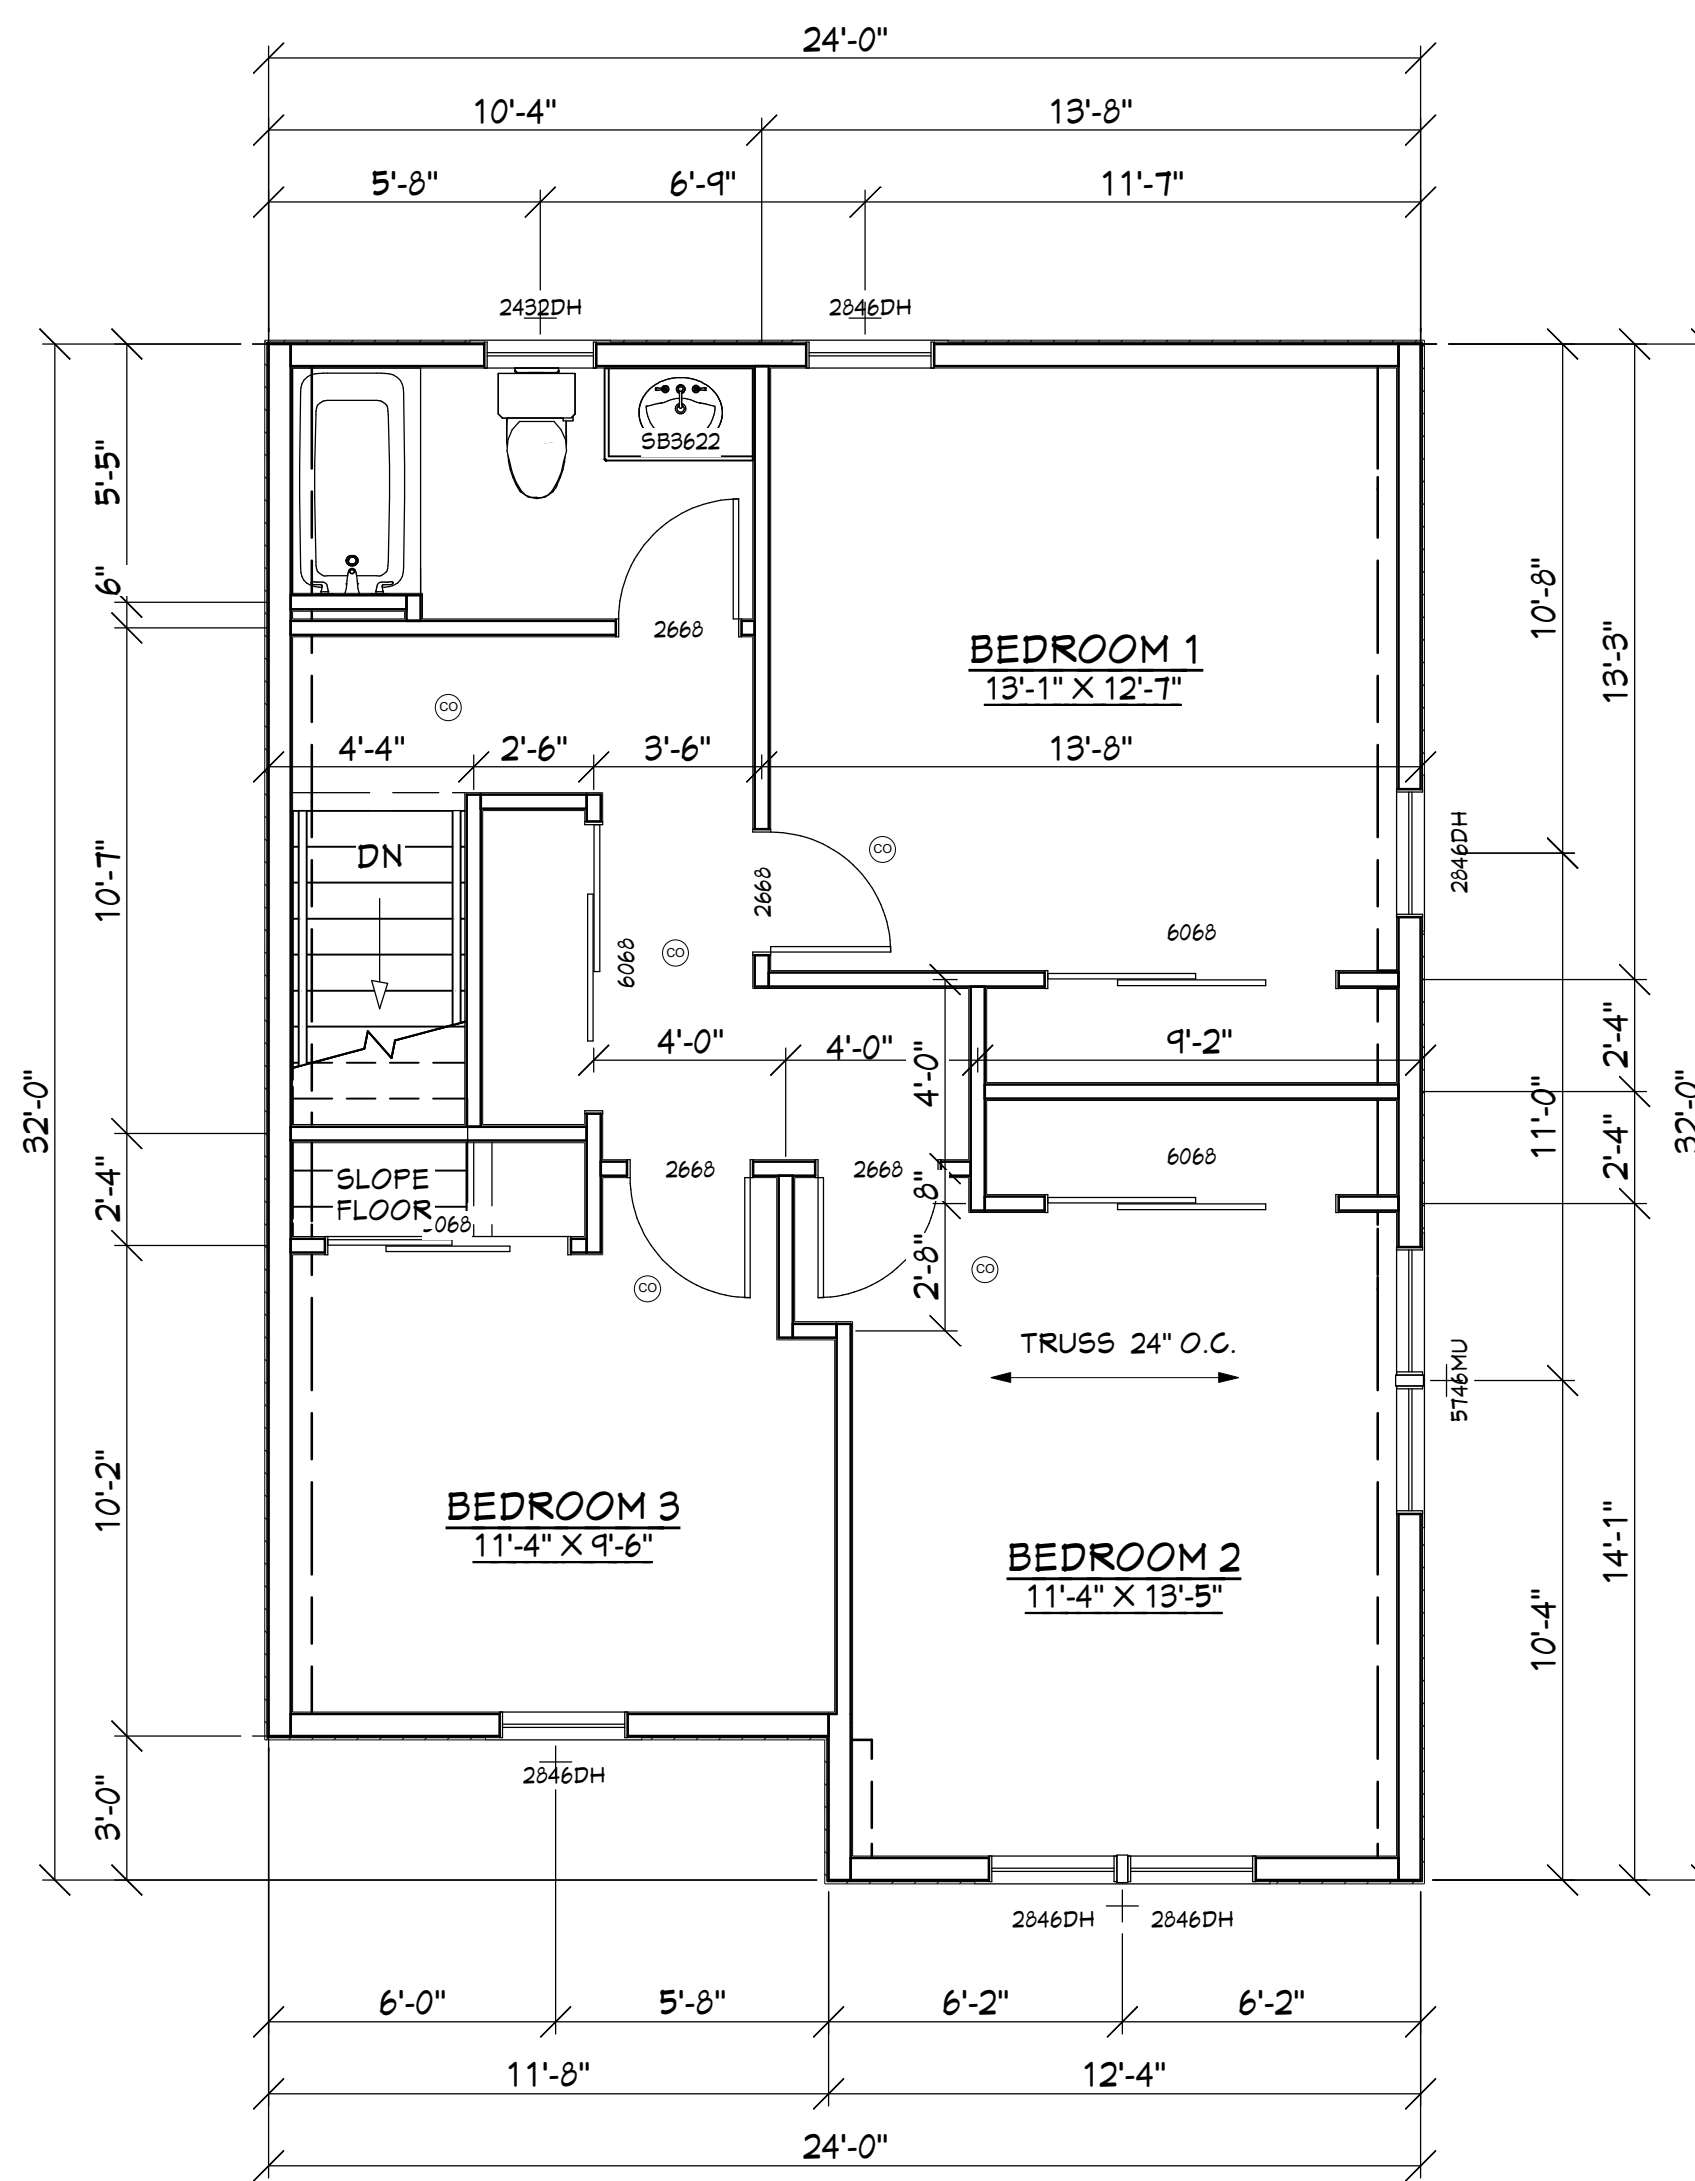

LIVING AREA
733 SQ FT

Foundation

Scale = 1/4" = 1'-0"

LIVING AREA
733 SQ FT

Second Floor Plan

Scale = 1/4" = 1'-0"

LIVING AREA
733 SQ FT

First Floor Plan

Scale = 1/4" = 1'-0"

Rear Perspective

Scale = 1/4" = 1'-0"

Front Perspective

Scale = 1/4" = 1'-0"

Habitat for Humanity

3/19/19

1

Right Elevation

Scale = 1/4" = 1'-0"

Front Elevation

Scale = 1/4" = 1'-0"

Rear Elevation

Scale = 1/4" = 1'-0"

Left Elevation

Scale = 1/4" = 1'-0"