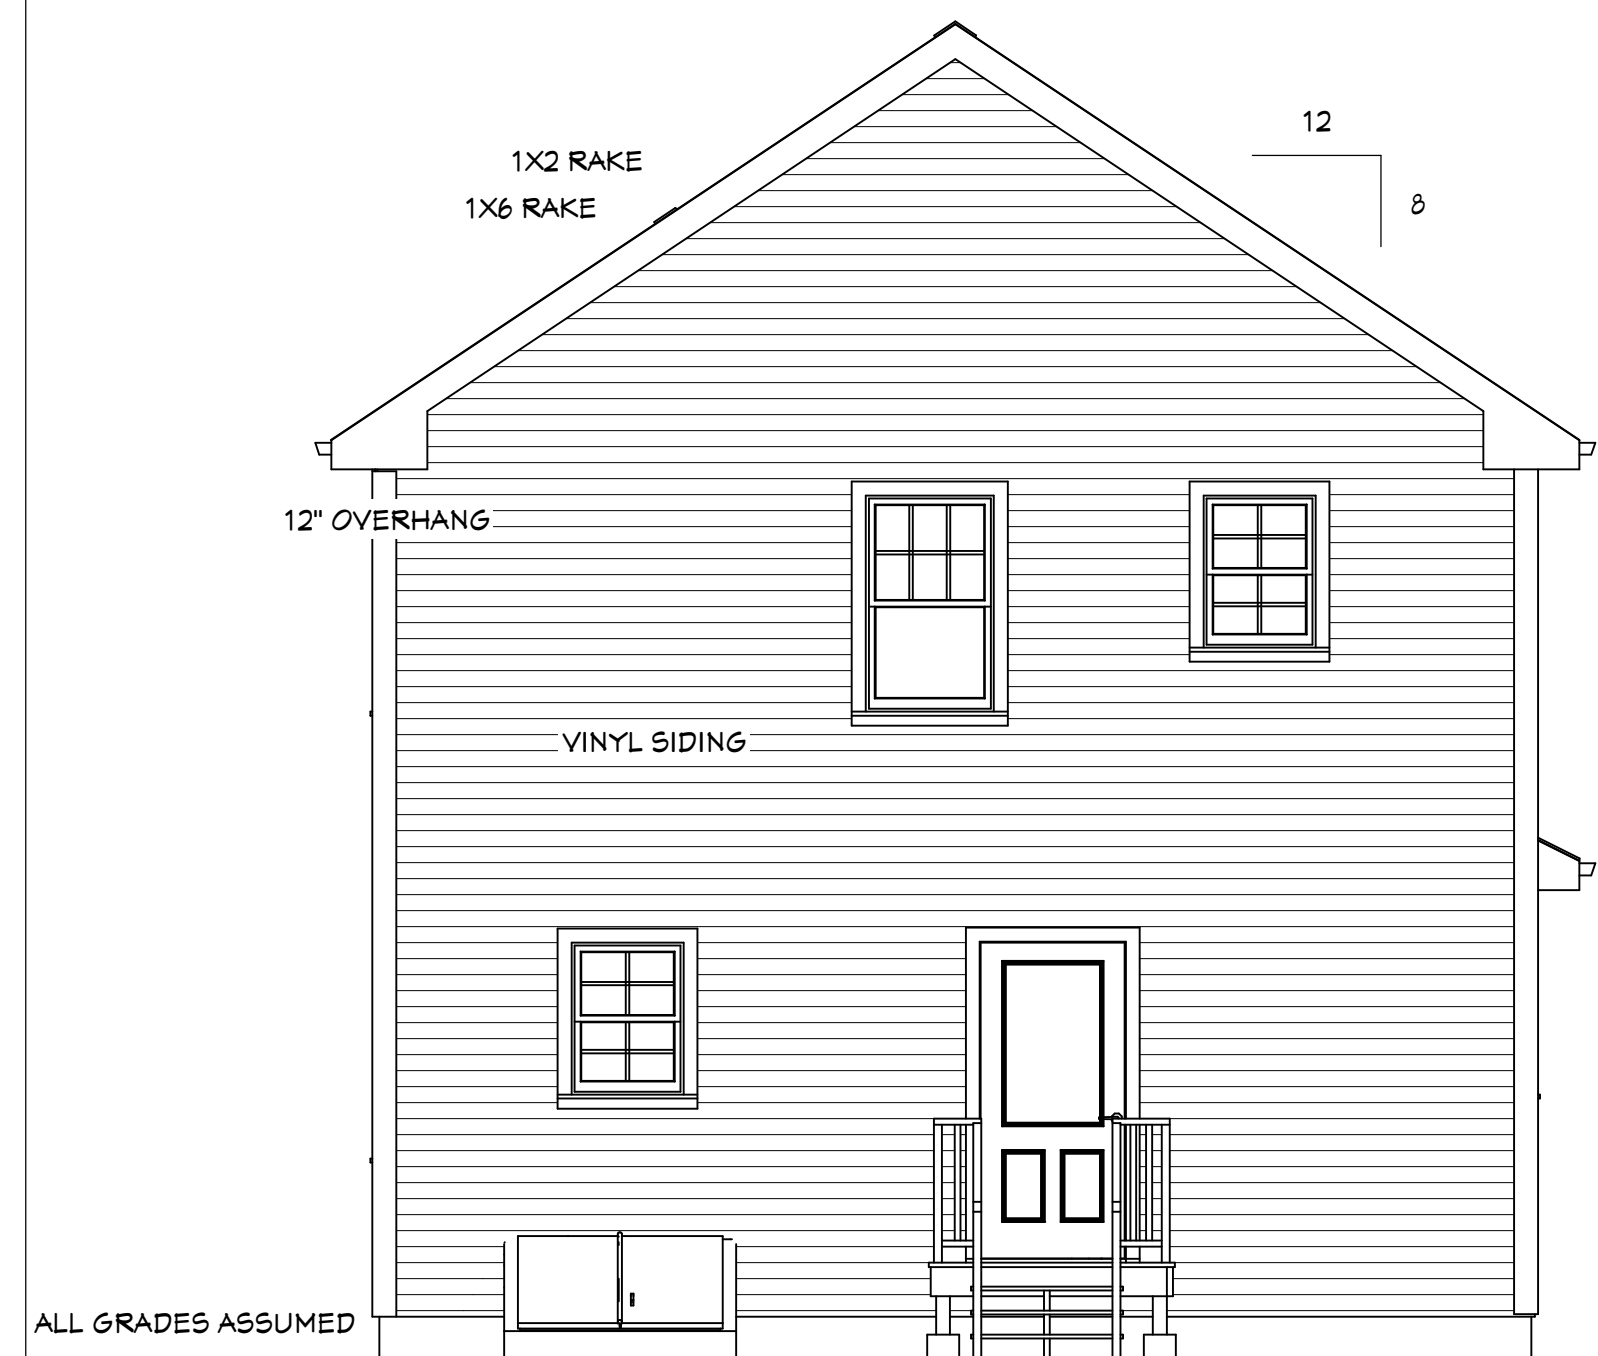

LIVING AREA
733 SQ FT

Foundation

Scale = 1/4" = 1'-0"

LIVING AREA
733 SQ FT

Second Floor Plan

Scale = 1/4" = 1'-0"

LIVING AREA
733 SQ FT

First Floor Plan

Scale = 1/4" = 1'-0"

Rear Perspective

Scale = 1/4" = 1'-0"

Front Perspective

Scale = 1/4" = 1'-0"

Habitat for Humanity

3/19/19

1

Right Elevation

Scale = 1/4" = 1'-0"

Front Elevation

Scale = 1/4" = 1'-0"

Rear Elevation

Scale = 1/4" = 1'-0"

Left Elevation

Scale = 1/4" = 1'-0"