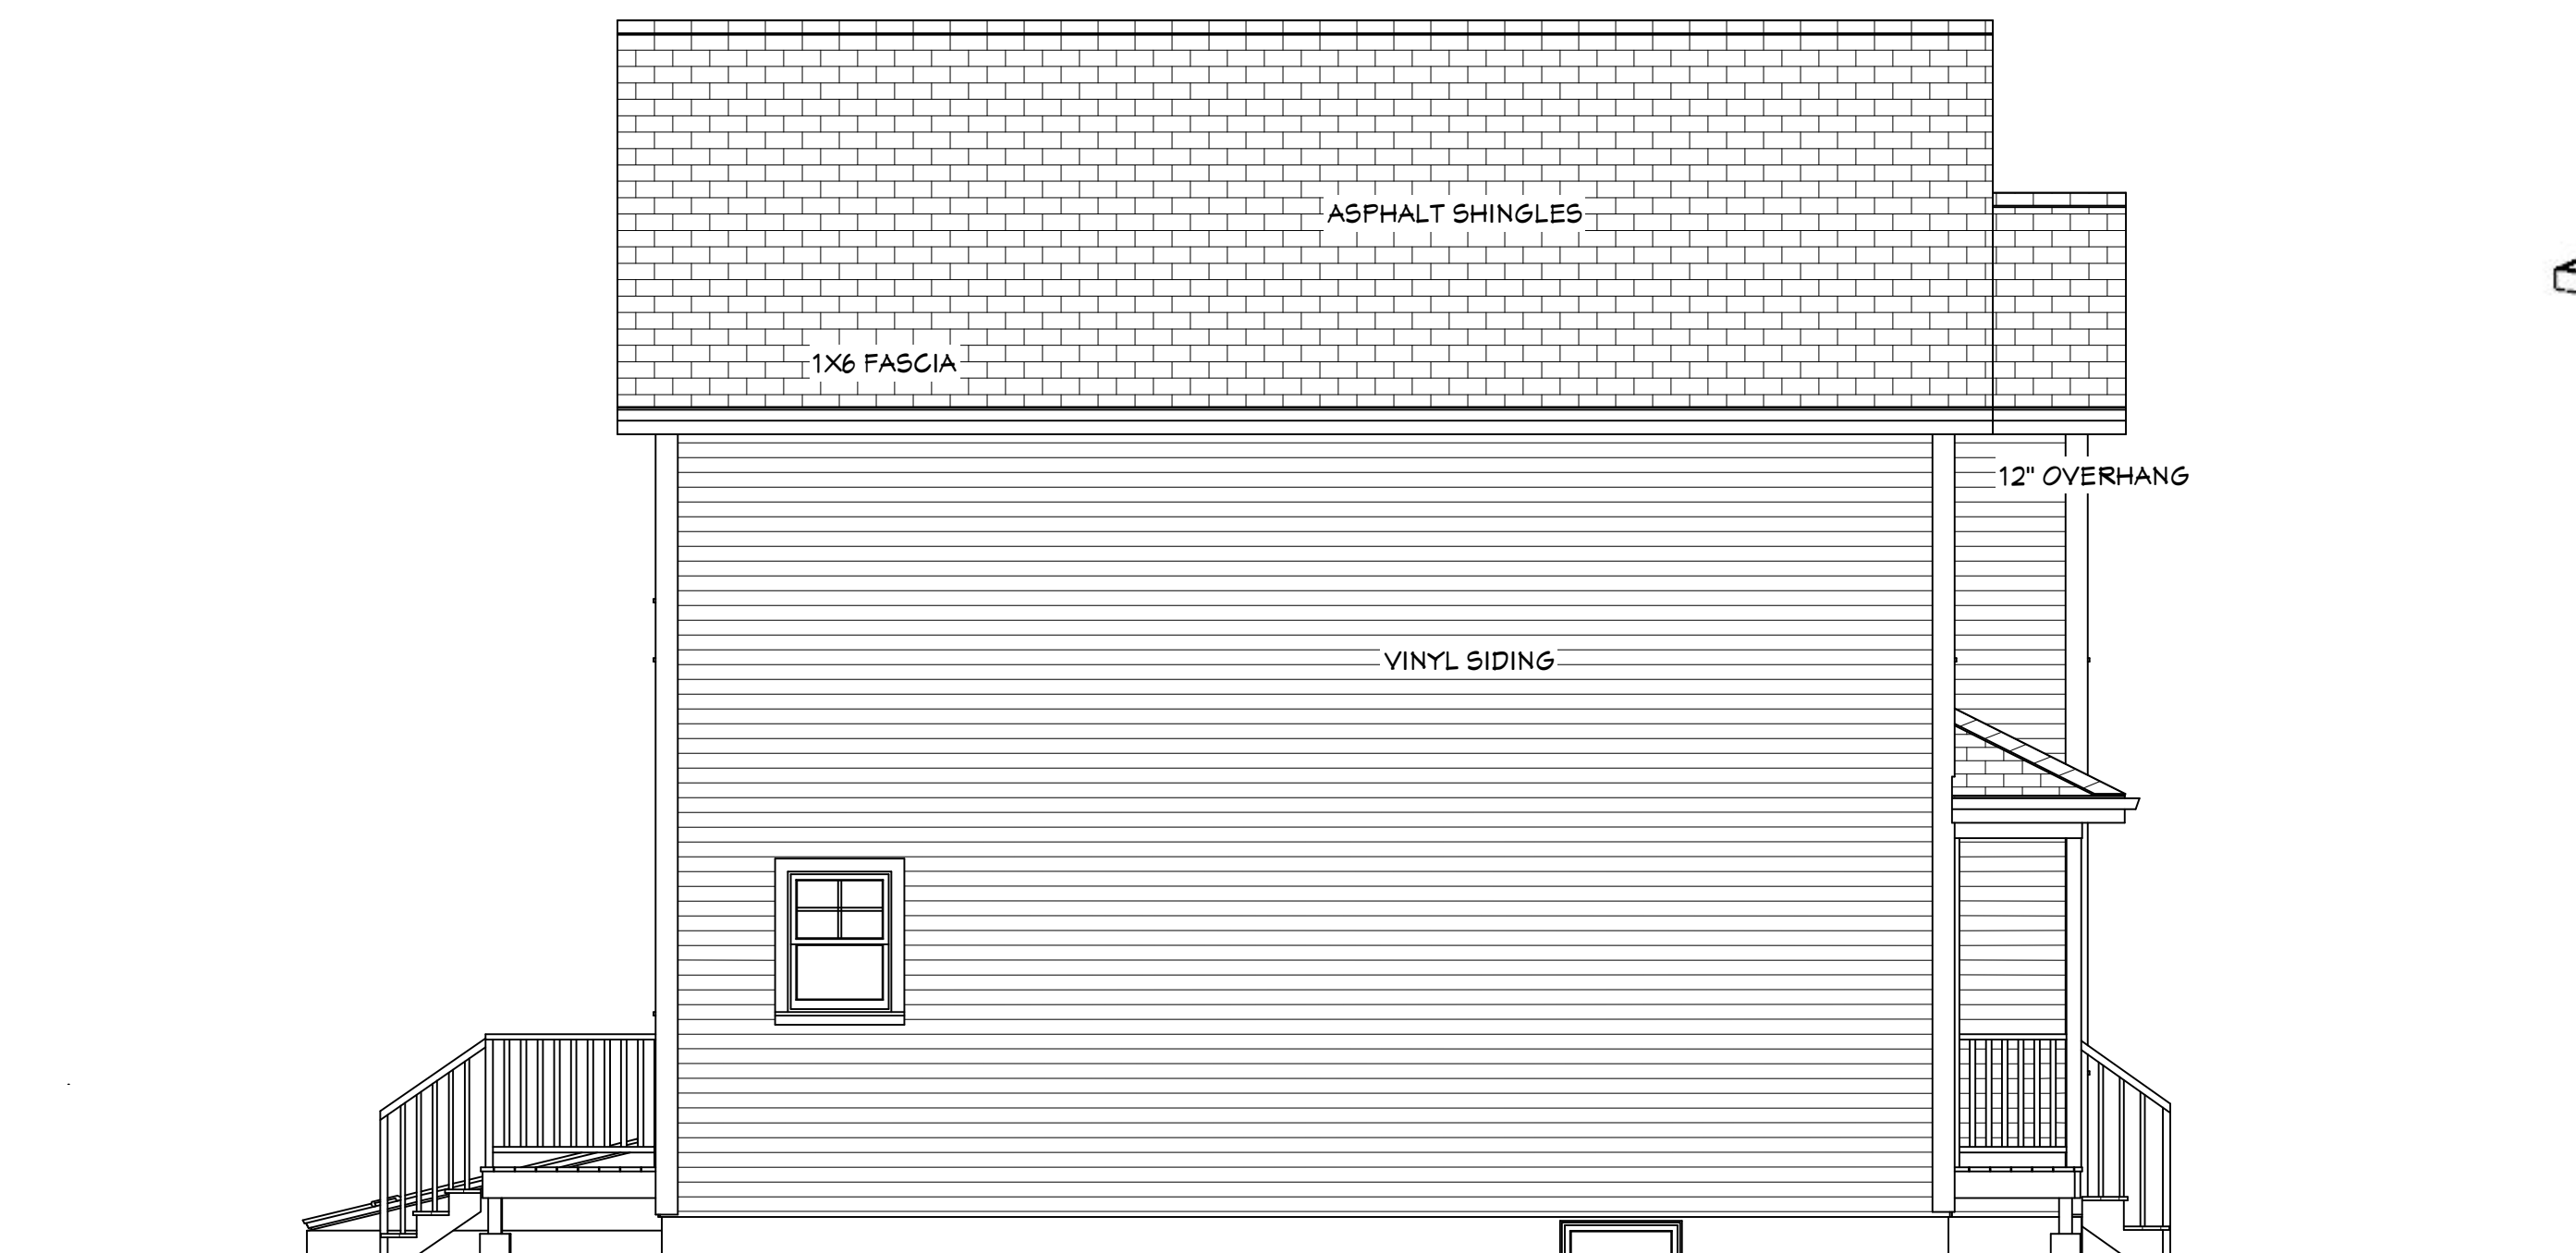

LIVING AREA
733 SQ FT

Foundation

Scale = 1/4" = 1'-0"

LIVING AREA
733 SQ FT

Second Floor Plan

Scale = 1/4" = 1'-0"

LIVING AREA
733 SQ FT

First Floor Plan

Scale = 1/4" = 1'-0"

Rear Perspective

Scale = 1/4" = 1'-0"

Front Perspective

Scale = 1/4" = 1'-0"

Habitat for Humanity

3/19/19

1

Right Elevation

Scale = 1/4" = 1'-0"

Front Elevation

Scale = 1/4" = 1'-0"

Rear Elevation

Scale = 1/4" = 1'-0"

Left Elevation

Scale = 1/4" = 1'-0"